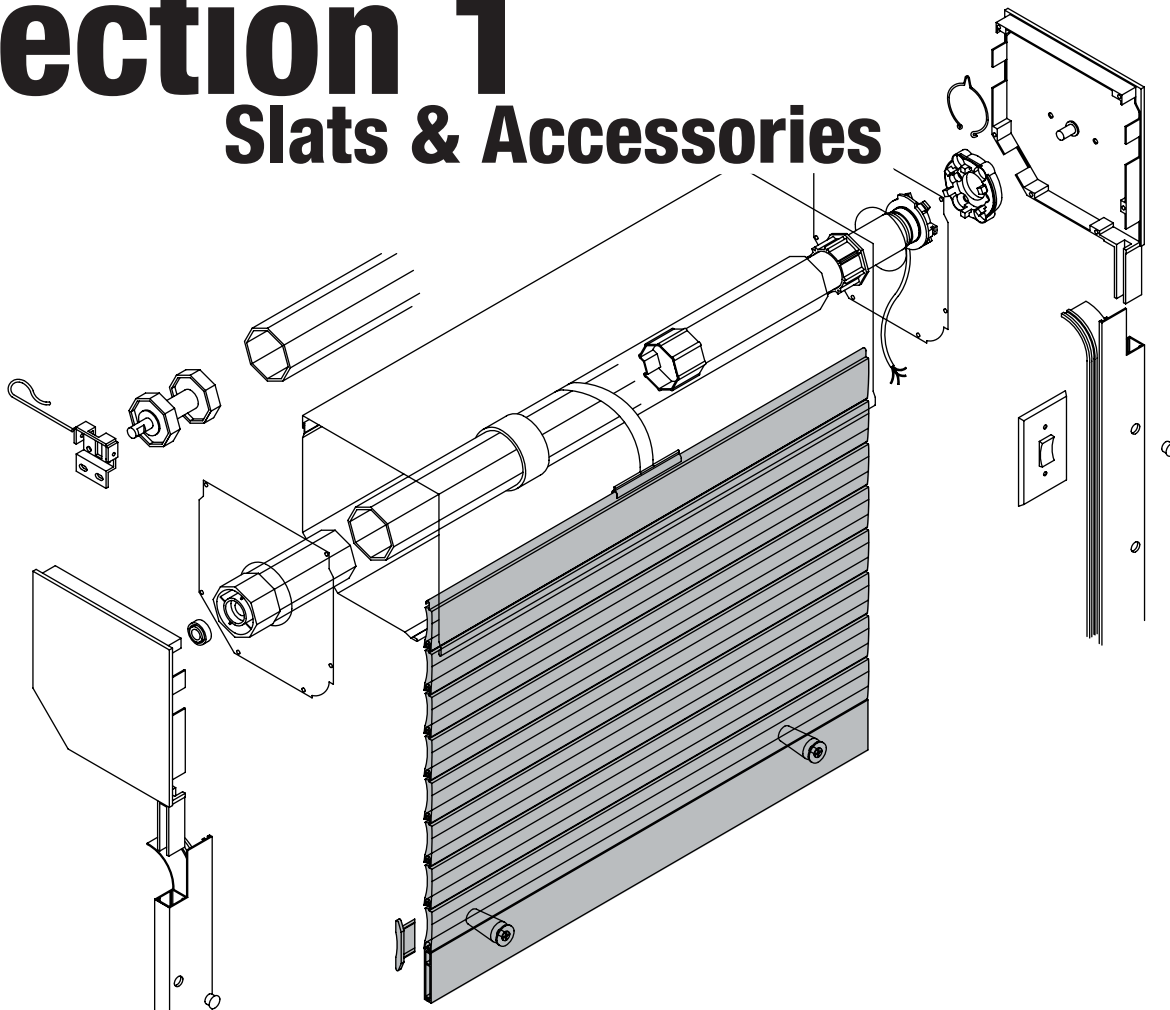

Section 1

Slats & Accessories

Slat Construction

Regular Foam-Filled

Lightweight system that can be operated manually to reduce purchase price. They offer good energy saving properties, privacy, shading, noise, light control, and comfort.

Hard Foam-Filled

These slats are filled with high-density foam that enhances durability and strength. Hard foam slats are the ideal solution for residential security and storm protection.

Single Wall Extruded Aluminum

Choose a single wall slat for a lighter weight curtain that still performs like an all aluminum slat. Increase visibility throughout the shutter curtain with the grid or rectangle punch option.

Double Wall Extruded Aluminum

The heavy-duty option is for security and storm protection. Extra thick double-walled aluminum will keep out the toughest of storms and potential criminals.

PVC Slats

Lightweight and easy to clean, PVC rolling shutters can match the PVC construction of existing window and door openings. They provide energy efficiency and moderate resistance to storms and debris.

Lexan

A lightweight translucent system which increases visibility and establishes a physical barrier.

Other Components

Side Locks

Side locks keep the individual slats in the curtain aligned. Use end retention side locks for enhanced security. They increase a shutter's stability against pullout at high stress loads.

Base Slats

Base slats seal the curtain at the bottom area.

Plastic Stops

Plastic stops prevent the shutter curtain from rolling up into the box cover on manually operated shutters.

Locks & Security Devices

Locks enhance security on your shutter. Recommended for manual shutters.

Color Options

Cream	White	Grey	Lt. Beige
Bronze	Dark Brown	Arcona Beige	Metallic

For more technical slat information, see our slat spec sheets in the appendix.